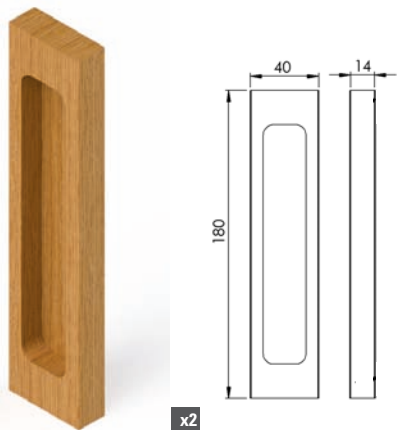

TIRADOR CAVE ROBLE AUTOADHESIVO
OAK ALUMINIUM SEF-ADHESIVE HANDLE

REF.

PA.TCA.RB