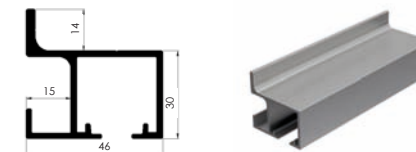

GUIA A PARED

WALL UPPER TRACK

6m. Condiciones especiales de envío
6m. Special shipping conditions

ACABADOS	FINISHINGS	2 m.	3 m.	4 m.	6 m.
ANODIZADOS	ANODIZED	REF.	REF.	REF.	REF.
Natural	Natural	-	-	-	-
Plata Mate	Natural Anodized	SK115.A.PM.2	SK115.A.PM.3	SK115.A.PM.4	SK115.A.PM.6