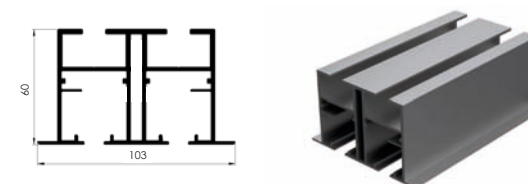

GUIA PARA PLADUR PLUS DOBLE

PLASTERBOARD DOUBLE UPPER TRACK PLUS

ACABADOS	FINISHINGS	2 m.	3 m.	4 m.	6 m.
ANODIZADOS	ANODIZED	REF.	REF.	REF.	REF.
Natural	Natural	-	-	-	-
Plata Mate	Natural Anodized	SK1135.A.PM.2	SK1135.A.PM.3	SK1135.A.PM.4	SK1135.A.PM.6
LACADOS	COATED	REF.	REF.	REF.	REF.
Blanco Mate RAL 9003	Mat White RAL 9003	SK1135.L.BM.2	SK1135.L.BM.3	SK1135.L.BM.4	SK1135.L.BM.6
Negro Mate	Mat Black	SK1135.L.NM.2	SK1135.L.NM.3	SK1135.L.NM.4	SK1135.L.NM.6
Moka	Moka	SK1135.L.MK.2	SK1135.L.MK.3	SK1135.L.MK.4	SK1135.L.MK.6
Repintable	Pre-paint	SK1135.L.T.2	SK1135.L.T.3	SK1135.L.T.4	SK1135.L.T.6