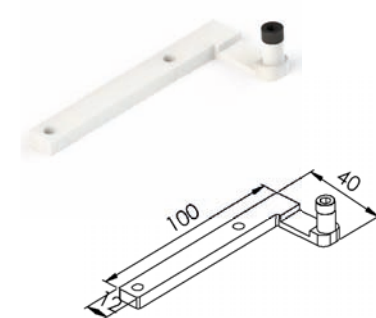

ARRASTRE DE PUERTA DERECHO
RIGHT PULL DOOR

ACABADOS	FINISHINGS	REF.
LACADOS	COATED	REF.
Blanco Mate RAL9003	Mat White RAL 9003	PA.AD.L.BM03
Negro Mate	Mat Black	PA.AD.L.NM
Moka	Moka	PA.AD.L.MK
Plata Mate	Natural Anodized	PA.AD.A.PM