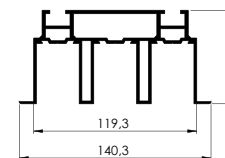

PORTACARRIL TRIPLE GUÍA PLUS PLADUR DESMONTABLE

TRIPLE RECESSED FRAME FOR REMOVABLE PLASTBOARD PLUS TRACK

ACABADOS	FINISHINGS	2 m.	3 m.	4 m.	6 m.
LACADOS	COATED	REF.	REF.	REF.	REF.
Blanco Mate RAL 9003	Mat White RAL 9003	SK120.L.BM.2	SK120.L.BM.3	SK120.L.BM.4	SK120.L.BM.6
Repintable	Pre-paint	SK120.L.T.2	SK120.L.T.3	SK120.L.T.4	SK120.L.T.6

SOPORTE ANCLAJE TECHO GUÍA PLADUR PLUS

SINGLE HANGER BRACKET

PARA MONTAJE GUÍA PLADUR
SIMPLE Y DOBLE

FOR LAMINATED PLASTBOARD
SINGLE AND DOUBLE TRACK