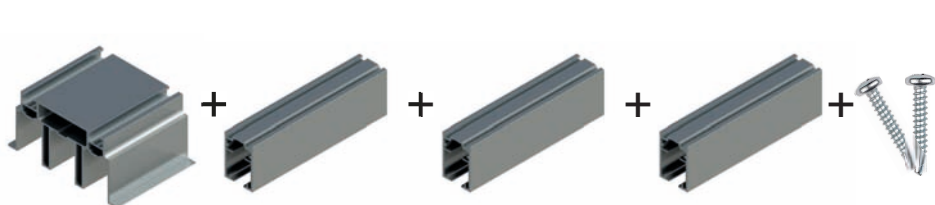

KIT PORTACARRIL DOBLE + GUIAS PLUS PLADUR DESMONTABLE+ TORNILLERÍA

DOUBLE RECESSED FRAME + REMOVABLE PLASTBOARD PLUS TRACK + SCREWS

ACABADOS	FINISHINGS	2 m.	3 m.	4 m.	6 m.
LACADOS	COATED	REF.	REF.	REF.	REF.
Blanco Mate RAL 9003	Mat White RAL 9003	SK.KGDCT.L.BM.2	SK.KGDCT.L.BM.3	SK.KGDCT.L.BM.4	SK.KGDCT.L.BM.6
Repintable	Pre-paint	SK.KGDCT.L.T.2	SK.KGDCT.L.T.3	SK.KGDCT.L.T.4	SK.KGDCT.L.T.6
Tornillería incluida	Included screws	20 Unds.	24 Unds.	30 Unds.	48 Unds.

COMPLEMENTOS COMPLEMENTS

CARRO SKY MADERA 60kg 60kg WOOD SKY ROLLER

x2

x1

REF.
SK.C.60

CARRO SKY MADERA 120kg 120kg WOOD SKY ROLLER

x2

x1

REF.
SK.C.120

RETRAC SKY MADERA 60kg 60kg WOOD SKY RETRAC ROLLER

x2

x2

x2

x1

REF.
SK.CR.60

RETRAC SKY MADERA 120kg 120kg WOOD SKY RETRAC ROLLER

x2

x2

x2

x1

REF.
SK.CR.120

KIT AMORTIGUADOR SKY 40kg SKY SOFT-CLOSING SYSTEM UP TO 40kg

Solo válido para guías plus
Only valid for plus tracks

REF.
SK.AMORT.40

KIT AMORTIGUADOR SKY 60kg CORTO SKY SOFT-CLOSING SYSTEM UP TO 60kg SMALL

Solo válido para guías plus
Only valid for plus tracks

REF.
SK.AMORT.60P