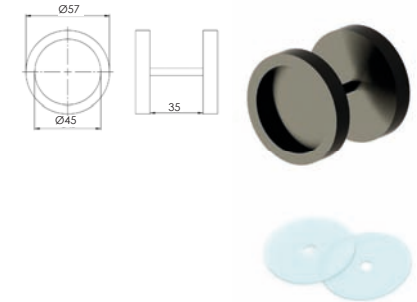

JUEGO TIRADOR DAMA

DAMA HANDLE SET