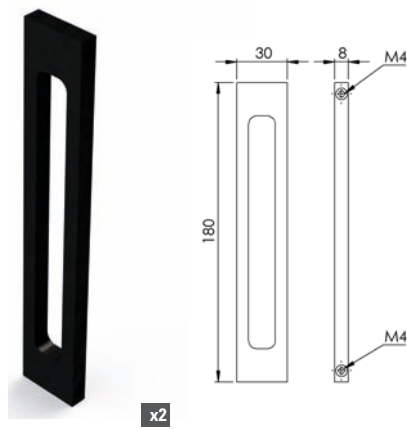

TIRADOR HOLE
HOLE ALUMINIUM HANDLE

ACABADOS	FINISHINGS	REF.
LACADOS	COATED	REF.
Blanco Mate RAL9003	Mat White RAL 9003	PA.TH.L.BM03
Negro Mate	Mat Black	PA.TH.L.NM
Moka	Moka	PA.TH.L.MK
Plata Mate	Natural Anodized	PA.TH.A.PM