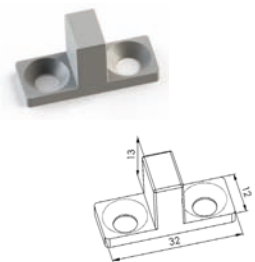

GUIADOR PA
PA BOTTOM GUIDER

REF.

PA.750