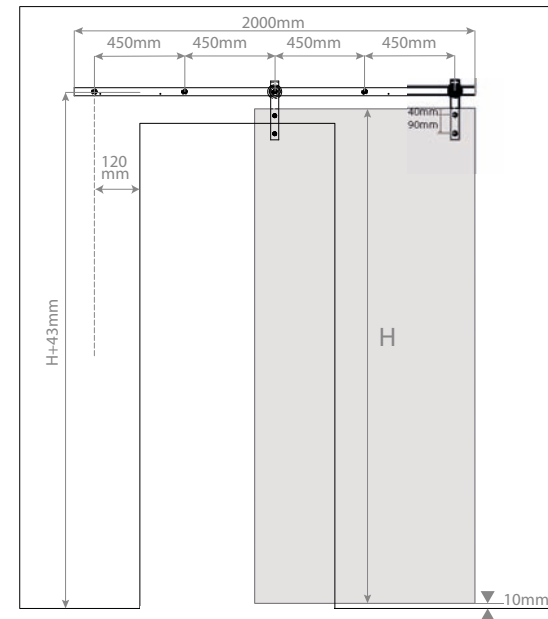

INSTRUCCIONES DE MONTAJE

ASSEMBLY INSTRUCTIONS

Kit puerta rústica 120kg.
120kg heavy duty rustic set.