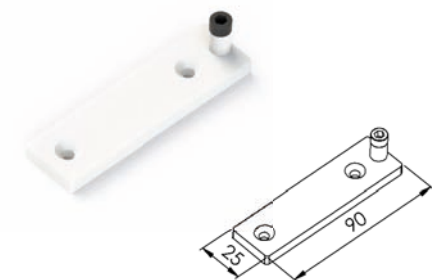

GUIADOR FIJO
FIX BOTTOM GUIDER

ACABADOS	FINISHINGS	REF.
LACADOS	COATED	REF.
Blanco Mate RAL9003	Mat White RAL 9003	PA.G.L.BM03
Negro Mate	Mat Black	PA.G.L.NM
Moka	Moka	PA.G.L.MK
Plata Mate	Natural Anodized	PA.G.A.PM