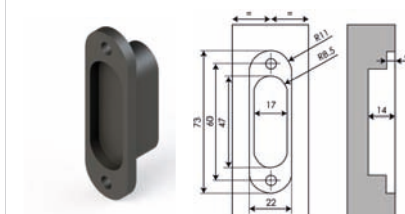

CIERRE MAGNETICO

MAGNETIC CLOSING

REF.
PA.250.L.N
PA.250.L.B