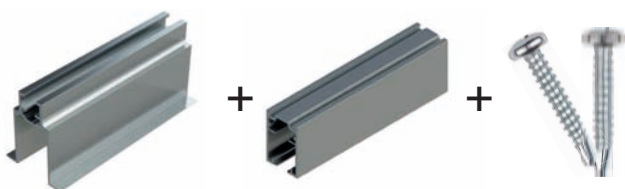

KIT PORTACARRIL SIMPLE + GUIA PLUS PLADUR DESMONTABLE + TORNILLERÍA

SINGLE RECESSED FRAME + REMOVABLE PLASTBOARD PLUS TRACK + SCREWS

ACABADOS	FINISHINGS	2 m.	3 m.	4 m.	6 m.
LACADOS	COATED	REF.	REF.	REF.	REF.
Blanco Mate RAL 9003	Mat White RAL 9003	SK.KGDCC.L.BM.2	SK.KGDCC.L.BM.3	SK.KGDCC.L.BM.4	SK.KGDCC.L.BM.6
Repintable	Pre-paint	SK.KGDCC.L.T.2	SK.KGDCC.L.T.3	SK.KGDCC.L.T.4	SK.KGDCC.L.T.6
Tornillería incluida	Included screws	5 Unds.	8 Unds.	10 Unds.	16 Unds.