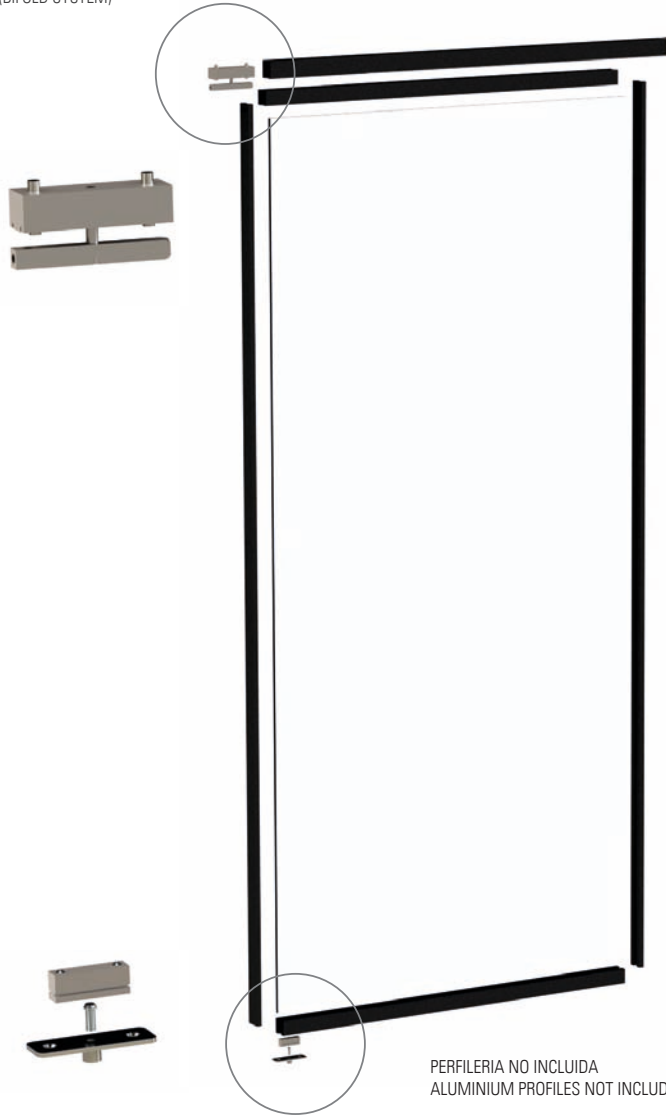

KIT DE HERRAJE PARA PUERTA PLEGABLE PIVOTANTE (HOJA PIVOTANTE EXTRA)

HARDWARE SET PIVOT DOOR (BIFOLD SYSTEM)

PERFILERIA NO INCLUIDA
ALUMINIUM PROFILES NOT INCLUDED

REF.
PAPPV.700

EMBELLECEDOR AUTOADHESIVO HORIZONTAL - VERTICAL

SELF-ADHESIVE HORIZONTAL AND VERTICAL TRIM

ACABADOS

FINISHINGS

LACADOS	COATED	REF.
Blanco Mate RAL9003	Mat White RAL 9003	PAEVH.L.BM03
Negro Mate	Mat Black	PAEVH.L.NM
Moka	Moka	PAEVH.L.MK
ANODIZADOS	ANODIZED	REF.
Plata Mate	Natural Anodized	PAEVH.A.PM
MADERA	NATURAL WOOD	REF.
Roble Natural	Natural Venner	PAEVH.C.RB