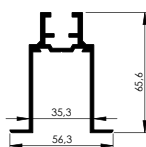

PORTACARRIL SIMPLE GUÍA PLADUR PLUS DESMONTABLE

SINGLE RECESSED FRAME FOR REMOVABLE PLASTBOARD PLUS TRACK

ACABADOS	FINISHINGS	2 m.	3 m.	4 m.	6 m.
LACADOS	COATED	REF.	REF.	REF.	REF.
Blanco Mate RAL 9003	Mat White RAL 9003	SK118.L.BM.2	SK118.L.BM.3	SK118.L.BM.4	SK118.L.BM.6
Repintable	Pre-paint	SK118.L.T.2	SK118.L.T.3	SK118.L.T.4	SK118.L.T.6