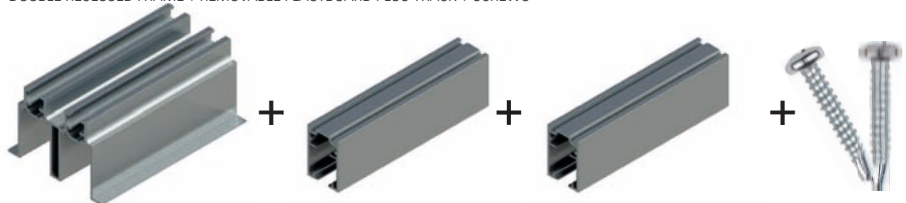

KIT PORTACARRIL DOBLE + GUIAS PLUS PLADUR DESMONTABLE+ TORNILLERÍA

DOUBLE RECESSED FRAME + REMOVABLE PLASTBOARD PLUS TRACK + SCREWS

ACABADOS	FINISHINGS	2 m.	3 m.	4 m.	6 m.
LACADOS	COATED	REF.	REF.	REF.	REF.
Blanco Mate RAL 9003	Mat White RAL 9003	SK.KGDCC.L.BM.2	SK.KGDCC.L.BM.3	SK.KGDCC.L.BM.4	SK.KGDCC.L.BM.6
Repintable	Pre-paint	SK.KGDCC.L.T.2	SK.KGDCC.L.T.3	SK.KGDCC.L.T.4	SK.KGDCC.L.T.6
Tornillería incluida	Included screws	10 Unds.	16 Unds.	20 Unds.	32 Unds.