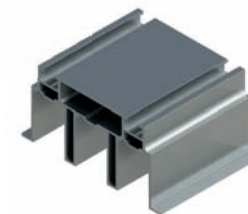

PORTACARRIL TRIPLE GUÍA PLUS PLADUR DESMONTABLE

TRIPLE RECESSED FRAME FOR REMOVABLE PLASTBOARD PLUS TRACK

ACABADOS	FINISHINGS	2 m.	3 m.	4 m.	6 m.
LACADOS	COATED	REF.	REF.	REF.	REF.
Blanco Mate RAL 9003	Mat White RAL 9003	SK120.L.BM.2	SK120.L.BM.3	SK120.L.BM.4	SK120.L.BM.6
Repintable	Pre-paint	SK120.L.T.2	SK120.L.T.3	SK120.L.T.4	SK120.L.T.6

SOPORTE ANCLAJE TECHO GUÍA PLADUR PLUS

SINGLE HANGER BRACKET

PARA MONTAJE GUÍA PLADUR
SIMPLE Y DOBLE

FOR LAMINATED PLASTBOARD
SINGLE AND DOUBLE TRACK

REF.
SK.ST.120

TORNILLOS DE FIJACIÓN A TECHO

CEILING FIXING SCREWS

SE RECOMIENDA PONER UNO
CADA 50 CM O 0.5M.

IT IS RECOMMENDED TO SCREW
EVERY 50 CMS O 0.5M

DESCRIP.	REF.
Bolsa 5 Unds	SK.TGD.B5
Bolsa 8 Unds	SK.TGD.B8